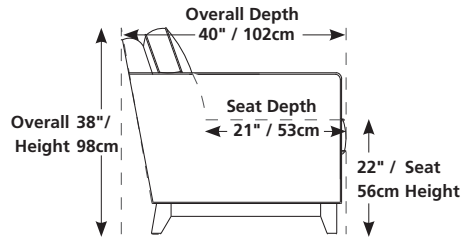

77751 CUMBERLAND

Over 100 leathers to choose from. Your choice...

Horizons

86" / 218cm wide
01 sofa
inside arm to inside arm
= 66" / 168cm

64" / 163cm wide
03 loveseat
inside arm to inside arm
= 44" / 112cm

42" / 107cm wide
02 chair
inside arm to inside arm
= 22" / 56cm

31" x 27" x 20"
79cm x 69cm x 51cm
04 ottoman

BEAUTY IS MORE THAN SKIN DEEP

- a Super soft poly topper with a full bonded fibre wrap
- b High-resiliency foam provides long-lasting comfort and support
- c Individual pocket coils in every seat cushion ensure individual comfort
- d Fibre wrapped to provide a soft front edge
- e Tempered steel coil spring units are eight-way hand tied ensuring timeless support
- f Supportive wood stretcher with padding ensures quality construction