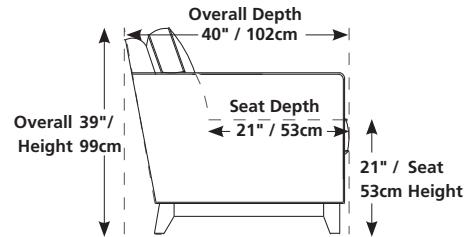

## Horizons

96" / 244cm wide  
01 sofa  
inside arm to inside arm  
= 71" / 180cm

59" / 150cm wide  
07 LHF loveseat  
08 RHF loveseat

35" x 66" x 39"  
89cm x 168cm x 99cm  
15 RHF chaise  
16 LHF chaise

72" / 183cm wide  
03 loveseat  
inside arm to inside arm  
= 47" / 119cm

48" x 48" x 39"  
122cm x 122cm x 99cm  
09 corner curve

35" / 89cm wide  
88 LHF chair  
89 RHF chair

48" / 122cm wide  
02 chair  
inside arm to inside arm  
= 23" / 58cm

83" / 211cm wide  
12 LHF sofa  
13 RHF sofa

31" x 27" x 20"  
79cm x 69cm x 51cm  
04 ottoman

48" / 122cm wide  
14 armless loveseat