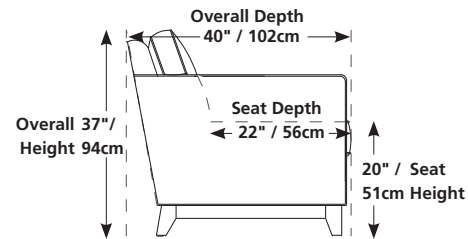

## Horizons

95" / 241cm wide  
01 sofa  
inside arm to inside arm  
= 71" / 180cm

71" / 180cm wide  
03 loveseat  
inside arm to inside arm  
= 47" / 119cm

47" / 119cm wide  
02 chair  
inside arm to inside arm  
= 23" / 58cm

32" x 28" x 19"  
81cm x 71cm x 48cm  
04 ottoman

60" / 152cm wide  
07 LHF loveseat  
08 RHF loveseat

48" x 48" x 37"  
122cm x 122cm x 94cm  
09 corner curve

84" / 213cm wide  
12 LHF sofa  
13 RHF sofa

48" / 122cm wide  
14 armless loveseat

37" x 70" x 37"  
94cm x 178cm x 94cm  
15 RHF chaise  
16 LHF chaise

36" / 91cm wide  
88 LHF chair  
89 RHF chair