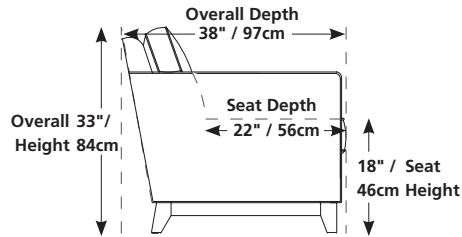

77558 / 72558 / 70558 BARRETT

Over 300 leathers and fabrics to choose from. Your choice...

Cosmopolitan

Cosmopolitan... ...your style.

Palliser® has the answer with a wide array of classic modern shapes that suit today's urban style to a T. With over 300 coverings to choose from, the look is custom, personal and truly unique.

84" / 213cm wide
12 LHF sofa
13 RHF sofa

96" / 244cm wide
39 LHF sofa split
40 RHF sofa split