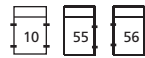

Elements: 77497 / 70497 McKENNA

Over 300 leathers and fabrics to choose from. Your choice...

Design • It • Yourself

52" / 132cm wide
07 LHF loveseat*
08 RHF loveseat

74" / 188cm wide
12 LHF sofa*
13 RHF sofa

32" x 32" x 17"
81cm x 81cm x 43cm
23 angled ottoman

23" / 58cm wide
83 wedge seat 22°

46" / 117cm wide
09 corner curve

45" / 114cm wide
14 armless loveseat

74" / 188cm wide
26 LHF sofa split*
27 RHF sofa split* 54"

45" / 114cm wide
85 wedge seat 45°

23" / 58cm wide
02 freestanding armless chair

23" / 58cm wide
10 armless chair
55 LHF armless chair
56 RHF armless chair

30" x 64" x 36"
76cm x 163cm x 91cm
15 RHF chaise
16 LHF chaise*

MOST POPULAR CONFIGURATIONS

STATIONARY OPTIONS

82" / 208cm wide
01 sofa
inside arm to inside arm = 66" / 168cm

60" / 152cm wide
03 loveseat
inside arm to inside arm = 44" / 112cm

38" / 97cm wide
95 2-arm chair
inside arm to inside arm = 22" / 56cm