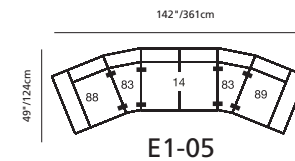

88" / 224cm wide
39 LHF sofa split*
40 RHF sofa split

30" / 76cm wide
88 LHF chair*
89 RHF chair

04 ottoman
23" x 23" x 17" / 58cm x 58cm x 43cm
74 rectangular ottoman
37" x 23" x 17" / 94cm x 58cm x 43cm

36" / 91cm wide
11 corner square

54" x 43" x 36"
137cm x 109cm x 91cm
19 RHF bumper
20 LHF bumper*

44" x 29" x 17"
112cm x 74cm x 43cm
64 angled storage ottoman

60" x 46" x 36"
152cm x 117cm x 91cm
97 LHF angled loveseat*
98 RHF angled loveseat

MOST POPULAR CONFIGURATIONS

STATIONARY OPTIONS

82" / 208cm wide
01 sofa
inside arm to inside arm = 66" / 168cm

60" / 152cm wide
03 loveseat
inside arm to inside arm = 44" / 112cm

38" / 97cm wide
95 2-arm chair
inside arm to inside arm = 22" / 56cm

82" / 208cm wide
21 sofa split*
inside arm to inside arm = 66" / 168cm

Width x Depth x Height

Specifications are correct at time of printing and are subject to change without notice.

PALLISER
palliser.com