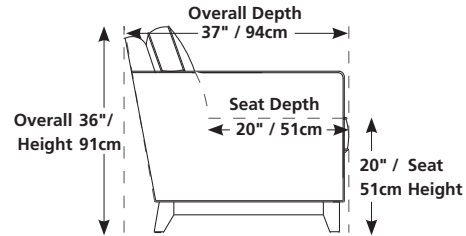

Elements: 77497 / 70497 McKENNA

Over 300 leathers and fabrics to choose from. Your choice...

Design • It • Yourself

52" / 132cm wide
07 LHF loveseat*
08 RHF loveseat

74" / 188cm wide
12 LHF sofa*
13 RHF sofa

32" x 32" x 17"
81cm x 81cm x 43cm
23 angled ottoman

23" / 58cm wide
83 wedge seat 22°

46" / 117cm wide
09 corner curve

45" / 114cm wide
14 armless loveseat

74" / 188cm wide
26 LHF sofa split*
27 RHF sofa split* 54"

45" / 114cm wide
85 wedge seat 45°

23" / 58cm wide
02 freestanding armless chair

23" / 58cm wide
10 armless chair
55 LHF armless chair
56 RHF armless chair

30" x 64" x 36"
76cm x 163cm x 91cm
15 RHF chaise
16 LHF chaise*

88" / 224cm wide
39 LHF sofa split*
40 RHF sofa split

30" / 76cm wide
88 LHF chair*
89 RHF chair

04 ottoman
23" x 23" x 17" / 58cm x 58cm x 43cm
74 rectangular ottoman
37" x 23" x 17" / 94cm x 58cm x 43cm

36" / 91cm wide
11 corner square

54" x 43" x 36"
137cm x 109cm x 91cm
19 RHF bumper
20 LHF bumper*

44" x 29" x 17"
112cm x 74cm x 43cm
64 angled storage ottoman

60" x 46" x 36"
152cm x 117cm x 91cm
97 LHF angled loveseat*
98 RHF angled loveseat