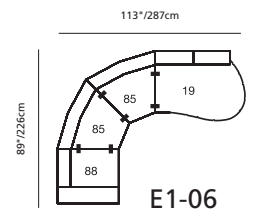

88" / 224cm wide
39 LHF sofa split*
40 RHF sofa split

30" / 76cm wide
88 LHF chair*
89 RHF chair

04 ottoman
23" x 23" x 17" / 58cm x 58cm x 43cm
74 rectangular ottoman
37" x 23" x 17" / 94cm x 58cm x 43cm

36" / 91cm wide
11 corner square

54" x 43" x 36"
137cm x 109cm x 91cm
19 RHF bumper
20 LHF bumper*

44" x 29" x 17"
112cm x 74cm x 43cm
64 angled storage ottoman

60" x 46" x 36"
152cm x 117cm x 91cm
97 LHF angled loveseat*
98 RHF angled loveseat

MOST POPULAR CONFIGURATIONS

STATIONARY OPTIONS

82" / 208cm wide
01 sofa
inside arm to inside arm = 66" / 168cm

60" / 152cm wide
03 loveseat
inside arm to inside arm = 44" / 112cm

38" / 97cm wide
95 2-arm chair
inside arm to inside arm = 22" / 56cm

82" / 208cm wide
21 sofa split*
inside arm to inside arm = 66" / 168cm

Width x Depth x Height

Specifications are correct at time of printing and are subject to change without notice.

PALLISER
palliser.com