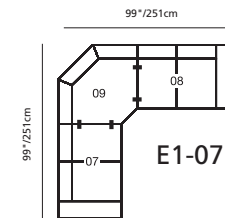

88" / 224cm wide
39 LHF sofa split*
40 RHF sofa split

30" / 76cm wide
88 LHF chair*
89 RHF chair

04 ottoman
23" x 23" x 17" / 58cm x 58cm x 43cm
74 rectangular ottoman
37" x 23" x 17" / 94cm x 58cm x 43cm

36" / 91cm wide
11 corner square

54" x 43" x 36"
137cm x 109cm x 91cm
19 RHF bumper
20 LHF bumper*

44" x 29" x 17"
112cm x 74cm x 43cm
64 angled storage ottoman

60" x 46" x 36"
152cm x 117cm x 91cm
97 LHF angled loveseat*
98 RHF angled loveseat

MOST POPULAR CONFIGURATIONS

STATIONARY OPTIONS

82" / 208cm wide
01 sofa
inside arm to inside arm = 66" / 168cm

60" / 152cm wide
03 loveseat
inside arm to inside arm = 44" / 112cm

38" / 97cm wide
95 2-arm chair
inside arm to inside arm = 22" / 56cm

82" / 208cm wide
21 sofa split*
inside arm to inside arm = 66" / 168cm

Width x Depth x Height

Specifications are correct at time of printing and are subject to change without notice.

PALLISER
palliser.com