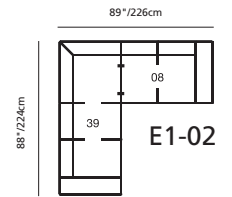

88" / 224cm wide
39 LHF sofa split*
40 RHF sofa split

30" / 76cm wide
88 LHF chair*
89 RHF chair

04 ottoman
23" x 23" x 17" / 58cm x 58cm x 43cm
74 rectangular ottoman
37" x 23" x 17" / 94cm x 58cm x 43cm

36" / 91cm wide
11 corner square

54" x 43" x 36"
137cm x 109cm x 91cm
19 RHF bumper
20 LHF bumper*

44" x 29" x 17"
112cm x 74cm x 43cm
64 angled storage ottoman

60" x 46" x 36"
152cm x 117cm x 91cm
97 LHF angled loveseat*
98 RHF angled loveseat

MOST POPULAR CONFIGURATIONS

STATIONARY OPTIONS

82" / 208cm wide
01 sofa
inside arm to inside arm = 66" / 168cm

60" / 152cm wide
03 loveseat
inside arm to inside arm = 44" / 112cm

38" / 97cm wide
95 2-arm chair
inside arm to inside arm = 22" / 56cm

82" / 208cm wide
21 sofa split*
inside arm to inside arm = 66" / 168cm

Width x Depth x Height

Specifications are correct at time of printing and are subject to change without notice.

PALLISER
palliser.com