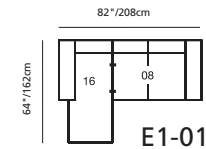

88" / 224cm wide
39 LHF sofa split*
40 RHF sofa split

30" / 76cm wide
88 LHF chair*
89 RHF chair

04 ottoman
23" x 23" x 17" / 58cm x 58cm x 43cm
74 rectangular ottoman
37" x 23" x 17" / 94cm x 58cm x 43cm

36" / 91cm wide
11 corner square

54" x 43" x 36"
137cm x 109cm x 91cm
19 RHF bumper
20 LHF bumper*

44" x 29" x 17"
112cm x 74cm x 43cm
64 angled storage ottoman

60" x 46" x 36"
152cm x 117cm x 91cm
97 LHF angled loveseat*
98 RHF angled loveseat

MOST POPULAR CONFIGURATIONS

STATIONARY OPTIONS

82" / 208cm wide
01 sofa
inside arm to inside arm = 66" / 168cm

60" / 152cm wide
03 loveseat
inside arm to inside arm = 44" / 112cm

38" / 97cm wide
95 2-arm chair
inside arm to inside arm = 22" / 56cm

82" / 208cm wide
21 sofa split*
inside arm to inside arm = 66" / 168cm

Width x Depth x Height

Specifications are correct at time of printing and are subject to change without notice.

PALLISER
palliser.com