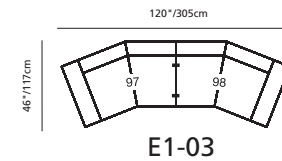

88" / 224cm wide
39 LHF sofa split*
40 RHF sofa split

30" / 76cm wide
88 LHF chair*
89 RHF chair

04 ottoman
23" x 23" x 17" / 58cm x 58cm x 43cm
74 rectangular ottoman
37" x 23" x 17" / 94cm x 58cm x 43cm

36" / 91cm wide
11 corner square

54" x 43" x 36"
137cm x 109cm x 91cm
19 RHF bumper
20 LHF bumper*

44" x 29" x 17"
112cm x 74cm x 43cm
64 angled storage ottoman

60" x 46" x 36"
152cm x 117cm x 91cm
97 LHF angled loveseat*
98 RHF angled loveseat

MOST POPULAR CONFIGURATIONS

STATIONARY OPTIONS

82" / 208cm wide
01 sofa
inside arm to inside arm = 66" / 168cm

60" / 152cm wide
03 loveseat
inside arm to inside arm = 44" / 112cm

38" / 97cm wide
95 2-arm chair
inside arm to inside arm = 22" / 56cm

82" / 208cm wide
21 sofa split*
inside arm to inside arm = 66" / 168cm

Width x Depth x Height

Specifications are correct at time of printing and are subject to change without notice.

PALLISER
palliser.com