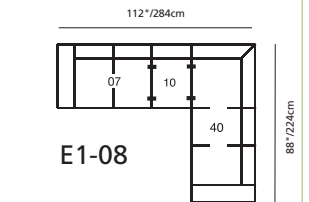

88" / 224cm wide
39 LHF sofa split*
40 RHF sofa split

30" / 76cm wide
88 LHF chair*
89 RHF chair

04 ottoman
23" x 23" x 17" / 58cm x 58cm x 43cm
74 rectangular ottoman
37" x 23" x 17" / 94cm x 58cm x 43cm

36" / 91cm wide
11 corner square

54" x 43" x 36"
137cm x 109cm x 91cm
19 RHF bumper
20 LHF bumper*

44" x 29" x 17"
112cm x 74cm x 43cm
64 angled storage ottoman

60" x 46" x 36"
152cm x 117cm x 91cm
97 LHF angled loveseat*
98 RHF angled loveseat

MOST POPULAR CONFIGURATIONS

STATIONARY OPTIONS

82" / 208cm wide
01 sofa
inside arm to inside arm = 66" / 168cm

60" / 152cm wide
03 loveseat
inside arm to inside arm = 44" / 112cm

38" / 97cm wide
95 2-arm chair
inside arm to inside arm = 22" / 56cm

82" / 208cm wide
21 sofa split*
inside arm to inside arm = 66" / 168cm

Width x Depth x Height

Specifications are correct at time of printing and are subject to change without notice.

PALLISER
palliser.com