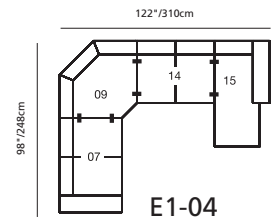

88" / 224cm wide
39 LHF sofa split*
40 RHF sofa split

30" / 76cm wide
88 LHF chair*
89 RHF chair

04 ottoman
23" x 23" x 17" / 58cm x 58cm x 43cm
74 rectangular ottoman
37" x 23" x 17" / 94cm x 58cm x 43cm

36" / 91cm wide
11 corner square

54" x 43" x 36"
137cm x 109cm x 91cm
19 RHF bumper
20 LHF bumper*

44" x 29" x 17"
112cm x 74cm x 43cm
64 angled storage ottoman

60" x 46" x 36"
152cm x 117cm x 91cm
97 LHF angled loveseat*
98 RHF angled loveseat

MOST POPULAR CONFIGURATIONS

STATIONARY OPTIONS

82" / 208cm wide
01 sofa
inside arm to inside arm = 66" / 168cm

60" / 152cm wide
03 loveseat
inside arm to inside arm = 44" / 112cm

38" / 97cm wide
95 2-arm chair
inside arm to inside arm = 22" / 56cm

82" / 208cm wide
21 sofa split*
inside arm to inside arm = 66" / 168cm

Width x Depth x Height

Specifications are correct at time of printing and are subject to change without notice.

PALLISER
palliser.com