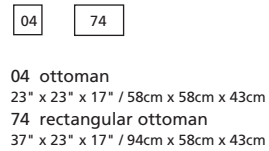

Elements: 77492 / 70492 VICEROY

Over 300 leathers and fabrics to choose from. Your choice...

Design • It • Yourself

MOST POPULAR CONFIGURATIONS

STATIONARY OPTIONS

Flexibility & CHOICE

Sit down. Stretch out. Relax.