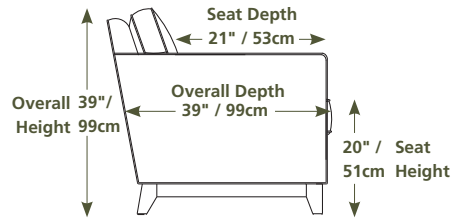

77375 / 70375 KADAR

Over 100 leathers, fabrics and colours to choose from. Your choice...

Easy Living

88" / 224cm wide
01 sofa
inside arm to inside arm
= 57" / 145cm

67" / 170cm wide
03 loveseat
inside arm to inside arm
= 36" / 91cm

49" / 124cm wide
02 chair
inside arm to inside arm
= 18" / 46cm

29" x 25" x 18"
74cm x 64cm x 46cm
04 ottoman

Easy Living...

Make an easy going lifestyle a dream come true. Roomy upholstery that encourages stress-free living. Brought to life with over 100 covers in both leather and fabrics to choose from.