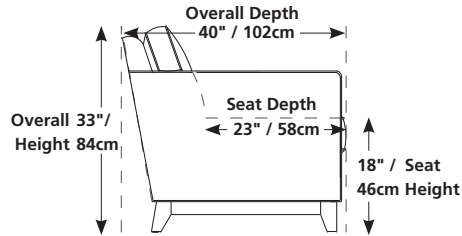

77361 / 70361 SEVILLE

Over 300 leathers and fabrics to choose from. Your choice...

Design • It • Yourself

Great Rooms®

Big, beautiful Seville, so grand yet simple and unobstructive. Wildly popular with virtually every customer profile. Features great corner seating, generous scaling for the chaise, and comfortable track arms.