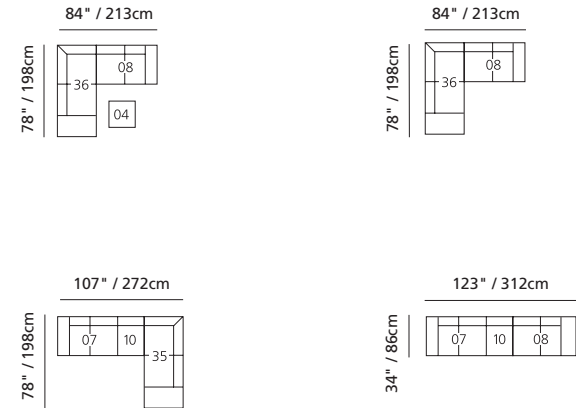

### MOST POPULAR CONFIGURATIONS

84" / 213cm wide  
01 sofa  
inside arm to inside arm  
= 60" / 152cm

54" / 137cm wide  
02 chair  
inside arm to inside arm  
= 30" / 76cm

39" x 32" x 16"  
04 ottoman

56" x 56" x 33"  
142cm x 142cm x 84cm  
09 corner curve

30" / 76cm wide  
10 armless chair

39" x 39" x 33"  
99cm x 99cm x 33cm  
11 corner square

72" / 183cm wide  
12 LHF sofa  
13 RHF sofa

42" x 67" x 33"  
107cm x 170cm x 84cm  
seat depth = 50" / 127cm  
15 RHF chaise  
16 LHF chaise

60" / 152cm wide  
17 armless sofa

42" / 107cm wide  
88 LHF chair  
89 RHF chair

NOTE:  
Two pillows included with each sofa / loveseat SKU – in fabric ONLY.  
Default will be to body cover unless otherwise specified