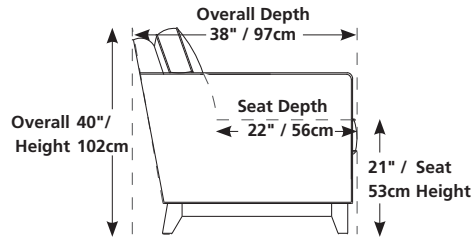

# 77299 TROON

Over 100 leathers to choose from. Your choice...

93" / 236cm wide  
01 sofa  
inside arm to inside arm  
= 68" / 173cm

70" / 178cm wide  
03 loveseat  
inside arm to inside arm  
= 45" / 114cm

47" / 119cm wide  
02 chair  
inside arm to inside arm  
= 22" / 56cm

23" x 23" x 19"  
58cm x 58cm x 48cm  
04 ottoman

93" / 236cm wide  
22 sofa bed 60"  
inside arm to inside arm  
= 68" / 173cm