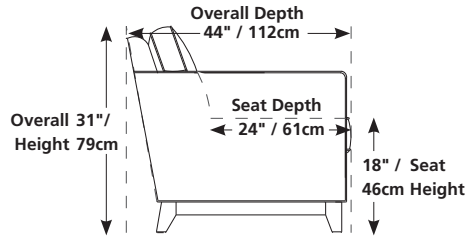

77284 / 70284 JAKE

Over 300 leathers and fabrics to choose from. Your choice...