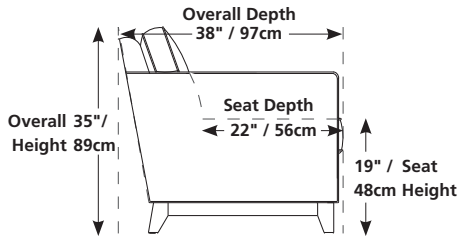

77280 / 70280 LEAH

Over 300 leathers and fabrics to choose from. Your choice...

Cosmopolitan

79" / 201cm wide
01 sofa
inside arm to inside arm
= 68" / 173cm

56" / 142cm wide
03 loveseat
inside arm to inside arm
= 45" / 114cm

34" / 86cm wide
02 chair
inside arm to inside arm
= 23" / 58cm

35" x 34" x 20"
89cm x 86cm x 51cm
04 ottoman

34" / 86cm wide
33 swivel chair
inside arm to inside arm
= 23" / 58cm

Cosmopolitan... ...your style.