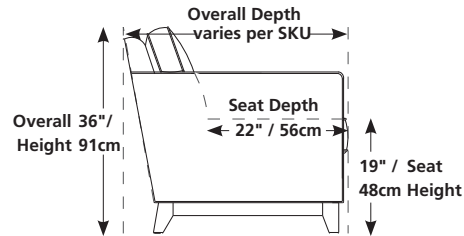

77217 / 70217 LUNA

Over 300 leathers and fabrics to choose from. Your choice...

Cosmopolitan... ...your style.

Palliser® has the answer with a wide array of classic modern shapes that suit today's urban style to a T. With over 300 coverings to choose from, the look is custom, personal and truly unique.

NOTE:
Two pillows included with each sofa / loveseat SKU – in fabric ONLY. Default will be to body cover unless otherwise specified.

One pillow included with each LHF / RHF sectional SKU