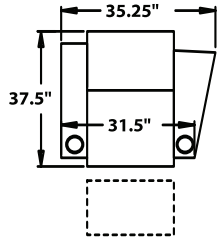

5300 - Straight Arm LF, WAW®, TM®, Rec
5301 - Straight Arm LF, WAW®, PR®, Rec
H. 38.5" W. 27.75" SD. 22.5" OD. 37.5"

5400 - Armless, WAW®, TM®, Rec
5401 - Armless, WAW®, PR®, Rec
H. 38.5" W. 30.75" SD. 22.5" OD. 37.5"

CURVED

5240 - LF Wedge Arm/RF Straight Arm, WAW®, TM®, Rec
5241 - LF Wedge Arm/RF Straight Arm, WAW®, PR®, Rec
H. 38.5" W. 35.25" SD. 22.5" OD. 37.5"

5340 - Wedge Arm RF/LF Straight Arm, WAW®, TM®, Rec
5341 - Wedge Arm RF/LF Straight Arm, WAW®, PR®, Rec
H. 38.5" W. 35.25" SD. 22.5" OD. 37.5"

©2008 Berkline, LLC
 Specifications accurate at time of printing.
 Specifications are subject to change without notification.
 Revised 4/08.

WAW® = Wallaway®
 TM® = TouchMotion®
 PR® = PowerRecline®
 REC = Recliner

38.5" BACK HEIGHT

3900 RECLINER
3901 POWER RECLINE

5300 LF ARM
RECLINER
5301 LF ARM
POWER RECLINE

5340 CONSOLE
5341 CONSOLE
POWER RECLINE

5400 ARMLESS
RECLINER
5401 ARMLESS
POWER RECLINE

5440 CONSOLE
5441 CONSOLE
POWER RECLINE