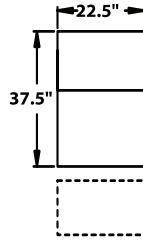

STRAIGHT

3900 - Straight Arm RF/LF, WAW®, TM®, Rec
3901 - Straight Arm RF/LF, WAW®, PR®, Rec
H. 38.5" W. 32.75" SD. 22.5" OD. 37.5"

5200 - Straight Arm RF, WAW®, TM®, Rec
5201 - Straight Arm RF, WAW®, PR®, Rec
H. 38.5" W. 27.75" SD. 22.5" OD. 37.5"

5300 - Straight Arm LF, WAW®, TM®, Rec
5301 - Straight Arm LF, WAW®, PR®, Rec
H. 38.5" W. 27.75" SD. 22.5" OD. 37.5"

5400 - Armless, WAW®, TM®, Rec
5401 - Armless, WAW®, PR®, Rec
H. 38.5" W. 30.75" SD. 22.5" OD. 37.5"

38.5" BACK HEIGHT

3900 RECLINER
3901 POWER RECLINE

5300 LF ARM
RECLINER
5301 LF ARM
POWER RECLINE

5340 CONSOLE
5341 CONSOLE
POWER RECLINE

5400 ARMLESS
RECLINER
5401 ARMLESS
POWER RECLINE

5440 CONSOLE
5441 CONSOLE
POWER RECLINE