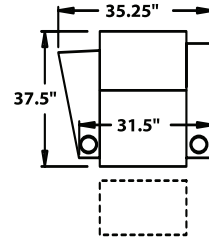

STRAIGHT

3900 - Straight Arm RF/LF, WAW®, TM®, Rec
3901 - Straight Arm RF/LF, WAW®, PR®, Rec
H. 38.5" W. 32.75" SD. 22.5" OD. 37.5"

5200 - Straight Arm RF, WAW®, TM®, Rec
5201 - Straight Arm RF, WAW®, PR®, Rec
H. 38.5" W. 27.75" SD. 22.5" OD. 37.5"

5300 - Straight Arm LF, WAW®, TM®, Rec
5301 - Straight Arm LF, WAW®, PR®, Rec
H. 38.5" W. 27.75" SD. 22.5" OD. 37.5"

5400 - Armless, WAW®, TM®, Rec
5401 - Armless, WAW®, PR®, Rec
H. 38.5" W. 30.75" SD. 22.5" OD. 37.5"

CURVED

5240 - LF Wedge Arm/RF Straight Arm, WAW®, TM®, Rec
5241 - LF Wedge Arm/RF Straight Arm, WAW®, PR®, Rec
H. 38.5" W. 35.25" SD. 22.5" OD. 37.5"

5340 - Wedge Arm RF/LF Straight Arm, WAW®, TM®, Rec
5341 - Wedge Arm RF/LF Straight Arm, WAW®, PR®, Rec
H. 38.5" W. 35.25" SD. 22.5" OD. 37.5"

38.5" BACK HEIGHT

3900 RECLINER
3901 POWER RECLINE

5300 LF ARM
RECLINER
5301 LF ARM
POWER RECLINE

5340 CONSOLE
5341 CONSOLE
POWER RECLINE

5400 ARMLESS
RECLINER
5401 ARMLESS
POWER RECLINE

5440 CONSOLE
5441 CONSOLE
POWER RECLINE