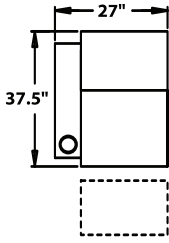

5300 - Straight Arm LF, WAW®, TM®, Rec
5301 - Straight Arm LF, WAW®, PR®, Rec
H. 38.5" W. 27.75" SD. 22.5" OD. 37.5"

5400 - Armless, WAW®, TM®, Rec
5401 - Armless, WAW®, PR®, Rec
H. 38.5" W. 30.75" SD. 22.5" OD. 37.5"

5440 - Wedge Arm RF, WAW®, TM®, Rec
5441 - Wedge Arm RF, WAW®, PR®, Rec
H. 38.5" W. 30.75" SD. 22.5" OD. 37.5"

Available in fabric, suede, vinyl, 100% genuine top grain leather or LeatherPlus.*

* LeatherPlus combines leather and vinyl for value and comfort.

©2008 Berkline, LLC
 Specifications accurate at time of printing.
 Specifications are subject to change without notification.
 Revised 4/08.

WAW® = Wallaway®
 TM® = TouchMotion®
 PR® = PowerRecline®
 REC = Recliner

38.5" BACK HEIGHT

3900 RECLINER
3901 POWER RECLINE

5300 LF ARM
RECLINER
5301 LF ARM
POWER RECLINE

5340 CONSOLE
5341 CONSOLE
POWER RECLINE

5400 ARMLESS
RECLINER
5401 ARMLESS
POWER RECLINE

5440 CONSOLE
5441 CONSOLE
POWER RECLINE