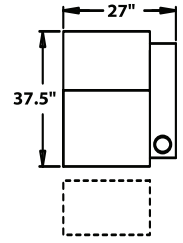

5200 RF ARM
RECLINER
5201 RF ARM
POWER RECLINE