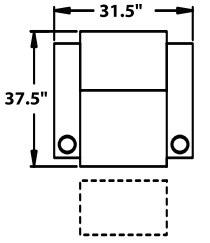

38.5" BACK HEIGHT

3900 RECLINER
3901 POWER RECLINE