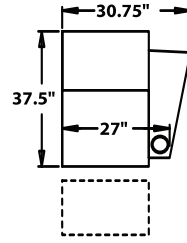

STRAIGHT

3900 - Straight Arm RF/LF, WAW®, TM®, Rec
3901 - Straight Arm RF/LF, WAW®, PR®, Rec
H. 38.5" W. 32.75" SD. 22.5" OD. 37.5"

5200 - Straight Arm RF, WAW®, TM®, Rec
5201 - Straight Arm RF, WAW®, PR®, Rec
H. 38.5" W. 27.75" SD. 22.5" OD. 37.5"

5300 - Straight Arm LF, WAW®, TM®, Rec
5301 - Straight Arm LF, WAW®, PR®, Rec
H. 38.5" W. 27.75" SD. 22.5" OD. 37.5"

5400 - Armless, WAW®, TM®, Rec
5401 - Armless, WAW®, PR®, Rec
H. 38.5" W. 30.75" SD. 22.5" OD. 37.5"

CURVED

5240 - LF Wedge Arm/RF Straight Arm, WAW®, TM®, Rec
5241 - LF Wedge Arm/RF Straight Arm, WAW®, PR®, Rec
H. 38.5" W. 35.25" SD. 22.5" OD. 37.5"

5340 - Wedge Arm RF/LF Straight Arm, WAW®, TM®, Rec
5341 - Wedge Arm RF/LF Straight Arm, WAW®, PR®, Rec
H. 38.5" W. 35.25" SD. 22.5" OD. 37.5"

38.5" BACK HEIGHT

3900 RECLINER
3901 POWER RECLINE

5300 LF ARM
RECLINER
5301 LF ARM
POWER RECLINE

5340 CONSOLE
5341 CONSOLE
POWER RECLINE

5400 ARMLESS
RECLINER
5401 ARMLESS
POWER RECLINE

5440 CONSOLE
5441 CONSOLE
POWER RECLINE