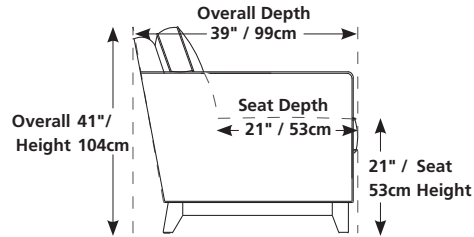

41823 / 46823 CARONA

Over 300 leathers and fabrics to choose from. Your choice...

Wallhugger – fully reclines with only 6" / 15cm wall clearance, allowing greater decorating flexibility and more efficient use of space.
 Single SKU overall depth in full recline = 66" / 168cm
 Configuration depths will vary

AVAILABLE WITH ALL SKUS (1, 2, 3, 5, 6, 7, 8)

For SKU options, replace "R" with:
 E = power recline
 W = manual with wireless bass shaker
 L = power with wireless bass shaker

Design • It • Yourself

39" x 66"
99cm x 168cm
1R – manual recliner

32" x 66"
81cm x 168cm
2R – manual LHF recliner

32" x 66"
81cm x 168cm
3R – manual RHF recliner

46" x 66"
117cm x 168cm
5R – manual LHF recliner with RHF wedge arm

46" x 66"
117cm x 168cm
6R – manual RHF recliner with LHF wedge arm

39" x 66"
99cm x 168cm
7R – manual RHF wedge arm recliner

25" x 66"
64cm x 168cm
8R – manual armless recliner

71" x 66"
180cm x 168cm
1R/3R

78" x 68"
198cm x 173cm
5R/3R

103" x 66"
262cm x 168cm
1R/3R/3R

116" x 71"
295cm x 180cm
5R/7R/3R