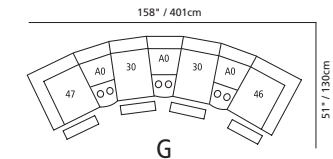

Forward extension to a maximum of 26" / 66cm.

Design • It • Yourself

85" / 216cm wide
51 sofa recliner
61 sofa power recliner

63" / 160cm wide
53 loveseat recliner
63 loveseat power recliner

38" / 97cm wide
31 power recliner
32 rocker recliner
33 swivel recliner
35 wall hugger recliner

32" / 81cm wide
47 LHF recliner
67 LHF power recliner

32" / 81cm wide
46 RHF recliner
66 RHF power recliner

23" / 58cm wide
30 armless recliner
60 armless power recliner

23" / 58cm wide
10 armless chair

72" / 183cm wide
26 LHF sofa 54"

72" / 183cm wide
27 RHF sofa 54"

47" / 119cm wide
09 corner curve

A2 console
13" x 36" x 36"
33cm x 91cm x 91cm
• storage under armpad
• 2 cup holders

A0 home theater wedge
17" x 36" x 36"
43cm x 91cm x 91cm
• storage under armpad
• 2 cup holders

A1 45° wedge
36" x 36" x 36"
91cm x 91cm x 91cm
• storage under armpad
• 2 cup holders

04 home theater ottoman
44" x 28" x 19"
112cm x 71cm x 48cm
• storage drawer

MOST POPULAR CONFIGURATIONS

NOTE: ALWAYS ASSEMBLE CONFIGURATIONS FROM RIGHT HAND FACING TO LEFT HAND FACING COMPONENTS