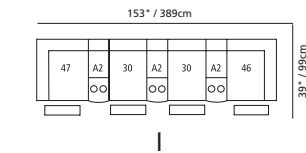

32" / 81cm wide
47 LHF recliner
67 LHF power recliner

32" / 81cm wide
46 RHF recliner
66 RHF power recliner

23" / 58cm wide
30 armless recliner
60 armless power recliner

23" / 58cm wide
10 armless chair

72" / 183cm wide
26 LHF sofa 54"

72" / 183cm wide
27 RHF sofa 54"

47" / 119cm wide
09 corner curve

A2 console
13" x 36" x 36"
33cm x 91cm x 91cm
• storage under armpad
• 2 cup holders

A0 home theater wedge
17" x 36" x 36"
43cm x 91cm x 91cm
• storage under armpad
• 2 cup holders

A1 45° wedge
36" x 36" x 36"
91cm x 91cm x 91cm
• storage under armpad
• 2 cup holders

04 home theater ottoman
44" x 28" x 19"
112cm x 71cm x 48cm
• storage drawer

MOST POPULAR CONFIGURATIONS

NOTE: ALWAYS ASSEMBLE CONFIGURATIONS FROM RIGHT HAND FACING TO LEFT HAND FACING COMPONENTS