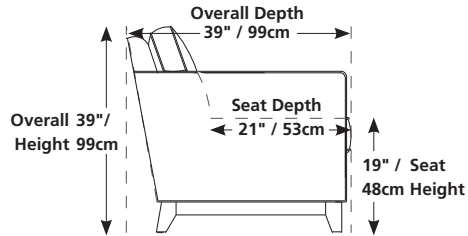

41097 / 46097 MELROSE

Over 300 leathers and fabrics to choose from. Your choice...

Wallhugger – fully reclines with only 2" / 5cm wall clearance, allowing greater decorating flexibility and more efficient use of space.

Forward extension to a maximum of 26" / 66cm.

Design • It • Yourself

85" / 216cm wide
51 sofa recliner
61 sofa power recliner

63" / 160cm wide
53 loveseat recliner
63 loveseat power recliner

38" / 97cm wide
31 power recliner
32 rocker recliner
33 swivel recliner
35 wall hugger recliner

32" / 81cm wide
47 LHF recliner
67 LHF power recliner

32" / 81cm wide
46 RHF recliner
66 RHF power recliner

23" / 58cm wide
30 armless recliner
60 armless power recliner

23" / 58cm wide
10 armless chair

72" / 183cm wide
26 LHF sofa 54"

72" / 183cm wide
27 RHF sofa 54"

47" / 119cm wide
09 corner curve

A2 console
13" x 36" x 36"
33cm x 91cm x 91cm
• storage under armpad
• 2 cup holders

A0 home theater wedge
17" x 36" x 36"
43cm x 91cm x 91cm
• storage under armpad
• 2 cup holders

A1 45° wedge
36" x 36" x 36"
91cm x 91cm x 91cm
• storage under armpad
• 2 cup holders

04 home theater ottoman
44" x 28" x 19"
112cm x 71cm x 48cm
• storage drawer