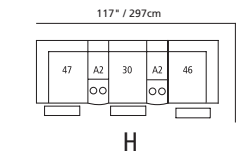

Forward extension to a maximum of 26" / 66cm.

Design • It • Yourself

85" / 216cm wide
51 sofa recliner
61 sofa power recliner

63" / 160cm wide
53 loveseat recliner
63 loveseat power recliner

38" / 97cm wide
31 power recliner
32 rocker recliner
33 swivel recliner
35 wall hugger recliner

32" / 81cm wide
47 LHF recliner
67 LHF power recliner

32" / 81cm wide
46 RHF recliner
66 RHF power recliner

23" / 58cm wide
30 armless recliner
60 armless power recliner

23" / 58cm wide
10 armless chair

72" / 183cm wide
26 LHF sofa 54"

72" / 183cm wide
27 RHF sofa 54"

47" / 119cm wide
09 corner curve

A2 console
13" x 36" x 36"
33cm x 91cm x 91cm
• storage under armpad
• 2 cup holders

A0 home theater wedge
17" x 36" x 36"
43cm x 91cm x 91cm
• storage under armpad
• 2 cup holders

A1 45° wedge
36" x 36" x 36"
91cm x 91cm x 91cm
• storage under armpad
• 2 cup holders

04 home theater ottoman
44" x 28" x 19"
112cm x 71cm x 48cm
• storage drawer

MOST POPULAR CONFIGURATIONS

NOTE: ALWAYS ASSEMBLE CONFIGURATIONS FROM RIGHT HAND FACING TO LEFT HAND FACING COMPONENTS