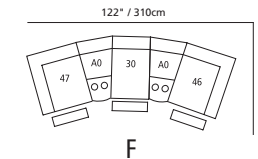

Forward extension to a maximum of 26" / 66cm.

Design • It • Yourself

85" / 216cm wide
51 sofa recliner
61 sofa power recliner

63" / 160cm wide
53 loveseat recliner
63 loveseat power recliner

38" / 97cm wide
31 power recliner
32 rocker recliner
33 swivel recliner
35 wall hugger recliner

32" / 81cm wide
47 LHF recliner
67 LHF power recliner

32" / 81cm wide
46 RHF recliner
66 RHF power recliner

23" / 58cm wide
30 armless recliner
60 armless power recliner

23" / 58cm wide
10 armless chair

72" / 183cm wide
26 LHF sofa 54"

72" / 183cm wide
27 RHF sofa 54"

47" / 119cm wide
09 corner curve

A2 console
13" x 36" x 36"
33cm x 91cm x 91cm
• storage under armpad
• 2 cup holders

A0 home theater wedge
17" x 36" x 36"
43cm x 91cm x 91cm
• storage under armpad
• 2 cup holders

A1 45° wedge
36" x 36" x 36"
91cm x 91cm x 91cm
• storage under armpad
• 2 cup holders

04 home theater ottoman
44" x 28" x 19"
112cm x 71cm x 48cm
• storage drawer

MOST POPULAR CONFIGURATIONS

NOTE: ALWAYS ASSEMBLE CONFIGURATIONS FROM RIGHT HAND FACING TO LEFT HAND FACING COMPONENTS