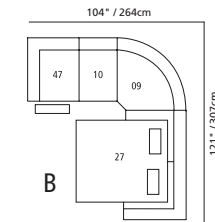

Forward extension to a maximum of 26" / 66cm.

Design • It • Yourself

85" / 216cm wide
51 sofa recliner
61 sofa power recliner

63" / 160cm wide
53 loveseat recliner
63 loveseat power recliner

38" / 97cm wide
31 power recliner
32 rocker recliner
33 swivel recliner
35 wall hugger recliner

32" / 81cm wide
47 LHF recliner
67 LHF power recliner

32" / 81cm wide
46 RHF recliner
66 RHF power recliner

23" / 58cm wide
30 armless recliner
60 armless power recliner

23" / 58cm wide
10 armless chair

72" / 183cm wide
26 LHF sofa 54"

72" / 183cm wide
27 RHF sofa 54"

47" / 119cm wide
09 corner curve

A2 console
13" x 36" x 36"
33cm x 91cm x 91cm
• storage under armpad
• 2 cup holders

A0 home theater wedge
17" x 36" x 36"
43cm x 91cm x 91cm
• storage under armpad
• 2 cup holders

A1 45° wedge
36" x 36" x 36"
91cm x 91cm x 91cm
• storage under armpad
• 2 cup holders

04 home theater ottoman
44" x 28" x 19"
112cm x 71cm x 48cm
• storage drawer

MOST POPULAR CONFIGURATIONS

NOTE: ALWAYS ASSEMBLE CONFIGURATIONS FROM RIGHT HAND FACING TO LEFT HAND FACING COMPONENTS