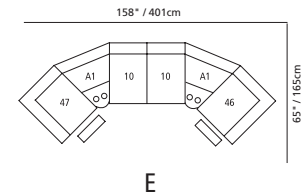

Forward extension to a maximum of 26" / 66cm.

Design • It • Yourself

85" / 216cm wide
51 sofa recliner
61 sofa power recliner

63" / 160cm wide
53 loveseat recliner
63 loveseat power recliner

38" / 97cm wide
31 power recliner
32 rocker recliner
33 swivel recliner
35 wall hugger recliner

32" / 81cm wide
47 LHF recliner
67 LHF power recliner

32" / 81cm wide
46 RHF recliner
66 RHF power recliner

23" / 58cm wide
30 armless recliner
60 armless power recliner

23" / 58cm wide
10 armless chair

72" / 183cm wide
26 LHF sofa 54"

72" / 183cm wide
27 RHF sofa 54"

47" / 119cm wide
09 corner curve

A2 console
13" x 36" x 36"
33cm x 91cm x 91cm
• storage under armpad
• 2 cup holders

A0 home theater wedge
17" x 36" x 36"
43cm x 91cm x 91cm
• storage under armpad
• 2 cup holders

A1 45° wedge
36" x 36" x 36"
91cm x 91cm x 91cm
• storage under armpad
• 2 cup holders

04 home theater ottoman
44" x 28" x 19"
112cm x 71cm x 48cm
• storage drawer

MOST POPULAR CONFIGURATIONS

NOTE: ALWAYS ASSEMBLE CONFIGURATIONS FROM RIGHT HAND FACING TO LEFT HAND FACING COMPONENTS