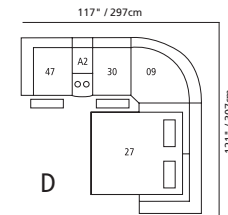

Forward extension to a maximum of 26" / 66cm.

Design • It • Yourself

85" / 216cm wide
51 sofa recliner
61 sofa power recliner

63" / 160cm wide
53 loveseat recliner
63 loveseat power recliner

38" / 97cm wide
31 power recliner
32 rocker recliner
33 swivel recliner
35 wall hugger recliner

32" / 81cm wide
47 LHF recliner
67 LHF power recliner

32" / 81cm wide
46 RHF recliner
66 RHF power recliner

23" / 58cm wide
30 armless recliner
60 armless power recliner

23" / 58cm wide
10 armless chair

72" / 183cm wide
26 LHF sofa 54"

72" / 183cm wide
27 RHF sofa 54"

47" / 119cm wide
09 corner curve

A2 console
13" x 36" x 36"
33cm x 91cm x 91cm
• storage under armpad
• 2 cup holders

A0 home theater wedge
17" x 36" x 36"
43cm x 91cm x 91cm
• storage under armpad
• 2 cup holders

A1 45° wedge
36" x 36" x 36"
91cm x 91cm x 91cm
• storage under armpad
• 2 cup holders

04 home theater ottoman
44" x 28" x 19"
112cm x 71cm x 48cm
• storage drawer

MOST POPULAR CONFIGURATIONS

NOTE: ALWAYS ASSEMBLE CONFIGURATIONS FROM RIGHT HAND FACING TO LEFT HAND FACING COMPONENTS