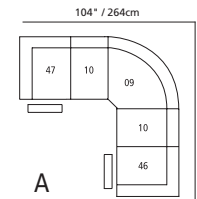

Forward extension to a maximum of 26" / 66cm.

Design • It • Yourself

85" / 216cm wide
51 sofa recliner
61 sofa power recliner

63" / 160cm wide
53 loveseat recliner
63 loveseat power recliner

38" / 97cm wide
31 power recliner
32 rocker recliner
33 swivel recliner
35 wall hugger recliner

32" / 81cm wide
47 LHF recliner
67 LHF power recliner

32" / 81cm wide
46 RHF recliner
66 RHF power recliner

23" / 58cm wide
30 armless recliner
60 armless power recliner

23" / 58cm wide
10 armless chair

72" / 183cm wide
26 LHF sofa 54"

72" / 183cm wide
27 RHF sofa 54"

47" / 119cm wide
09 corner curve

A2 console
13" x 36" x 36"
33cm x 91cm x 91cm
• storage under armpad
• 2 cup holders

A0 home theater wedge
17" x 36" x 36"
43cm x 91cm x 91cm
• storage under armpad
• 2 cup holders

A1 45° wedge
36" x 36" x 36"
91cm x 91cm x 91cm
• storage under armpad
• 2 cup holders

04 home theater ottoman
44" x 28" x 19"
112cm x 71cm x 48cm
• storage drawer

MOST POPULAR CONFIGURATIONS

NOTE: ALWAYS ASSEMBLE CONFIGURATIONS FROM RIGHT HAND FACING TO LEFT HAND FACING COMPONENTS