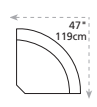

Forward extension to a maximum of 26" / 66cm.

Design • It • Yourself

85" / 216cm wide
51 sofa recliner
61 sofa power recliner

63" / 160cm wide
53 loveseat recliner
63 loveseat power recliner

38" / 97cm wide
31 power recliner
32 rocker recliner
33 swivel recliner
35 wall hugger recliner

32" / 81cm wide
47 LHF recliner
67 LHF power recliner

32" / 81cm wide
46 RHF recliner
66 RHF power recliner

23" / 58cm wide
30 armless recliner
60 armless power recliner

23" / 58cm wide
10 armless chair

72" / 183cm wide
26 LHF sofa 54"

72" / 183cm wide
27 RHF sofa 54"

47" / 119cm wide
09 corner curve

A2 console
13" x 36" x 36"
33cm x 91cm x 91cm
• storage under armpad
• 2 cup holders

A0 home theater wedge
17" x 36" x 36"
43cm x 91cm x 91cm
• storage under armpad
• 2 cup holders

A1 45° wedge
36" x 36" x 36"
91cm x 91cm x 91cm
• storage under armpad
• 2 cup holders

04 home theater ottoman
44" x 28" x 19"
112cm x 71cm x 48cm
• storage drawer

MOST POPULAR CONFIGURATIONS

NOTE: ALWAYS ASSEMBLE CONFIGURATIONS FROM RIGHT HAND FACING TO LEFT HAND FACING COMPONENTS