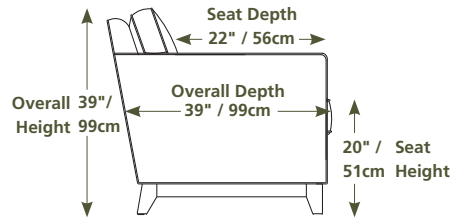

40029 / 45029 PERTH

Over 100 leathers, fabrics and colours to choose from. Your choice...

Wallhugger – fully reclines with only 2" / 5cm wall clearance, allowing greater decorating flexibility and more efficient use of space.

Forward extension to a maximum of 26" / 65cm.

Design • It • Yourself

81" / 206cm wide
51 sofa recliner
61 sofa power recliner
inside arm to inside arm
= 67" / 170cm

57" / 145cm wide
53 loveseat recliner
63 loveseat power recliner
inside arm to inside arm
= 46" / 117cm

34" / 86cm wide
31 power recliner
32 rocker recliner
33 swivel rocker recliner
35 wall hugger recliner
inside arm to inside arm
= 22" / 56cm

30" / 76cm wide
47 left arm facing recliner
67 left arm facing power recliner

30" / 76cm wide
46 right arm facing recliner
66 right arm facing power recliner

23" / 58cm wide
30 armless recliner
60 armless power recliner

23" / 58cm wide
10 armless chair

68" / 173cm wide
26 left arm facing
54" sofa bed

68" / 173cm wide
27 right arm facing
54" sofa bed

47" / 119cm wide
09 corner seat

82 straight console
13" x 36" x 36"
33cm x 91cm x 91cm
• storage under armpad
• 2 cup holders

80 home theater wedge
17" x 36" x 36"
43cm x 91cm x 91cm
• storage under armpad
• 2 cup holders

81 45° wedge
36" x 36" x 36"
91cm x 91cm x 91cm
• storage under armpad
• 2 cup holders

04 home theater ottoman
44" x 28" x 19"
112cm x 72cm x 48cm
• storage drawer