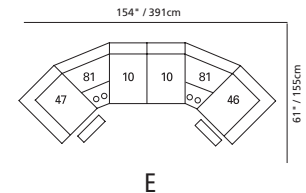

## Design • It • Yourself

81" / 206cm wide  
51 sofa recliner  
61 sofa power recliner  
inside arm to inside arm  
= 67" / 170cm

57" / 145cm wide  
53 loveseat recliner  
63 loveseat power recliner  
inside arm to inside arm  
= 46" / 117cm

68" / 173cm wide  
27 right arm facing  
54" sofa bed

47" / 119cm wide  
09 corner seat

82 straight console  
13" x 36" x 36"  
33cm x 91cm x 91cm  
• storage under armpad  
• 2 cup holders

80 home theater wedge  
17" x 36" x 36"  
43cm x 91cm x 91cm  
• storage under armpad  
• 2 cup holders

81 45° wedge  
36" x 36" x 36"  
91cm x 91cm x 91cm  
• storage under armpad  
• 2 cup holders

04 home theater ottoman  
44" x 28" x 19"  
112cm x 72cm x 48cm  
• storage drawer

## MOST POPULAR CONFIGURATIONS

NOTE: ALWAYS ASSEMBLE CONFIGURATIONS FROM RIGHT HAND FACING TO LEFT HAND FACING COMPONENTS

**PALLISER**  
palliser.com

Sizes may vary + or - 1"/2.5 cm

Width x Depth x Height