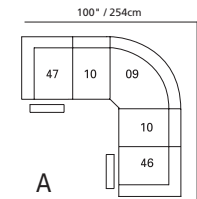

30" / 76cm wide  
46 right arm facing recliner  
66 right arm facing power recliner

23" / 58cm wide  
30 armless recliner  
60 armless power recliner

23" / 58cm wide  
10 armless chair

68" / 173cm wide  
26 left arm facing  
54" sofa bed

68" / 173cm wide  
27 right arm facing  
54" sofa bed

47" / 119cm wide  
09 corner seat

82 straight console  
13" x 36" x 36"  
33cm x 91cm x 91cm  
• storage under armpad  
• 2 cup holders

80 home theater wedge  
17" x 36" x 36"  
43cm x 91cm x 91cm  
• storage under armpad  
• 2 cup holders

81 45° wedge  
36" x 36" x 36"  
91cm x 91cm x 91cm  
• storage under armpad  
• 2 cup holders

04 home theater ottoman  
44" x 28" x 19"  
112cm x 72cm x 48cm  
• storage drawer

## MOST POPULAR CONFIGURATIONS

NOTE: ALWAYS ASSEMBLE CONFIGURATIONS FROM RIGHT HAND FACING TO LEFT HAND FACING COMPONENTS

**PALLISER**  
palliser.com

Sizes may vary + or - 1"/2.5 cm

Width x Depth x Height