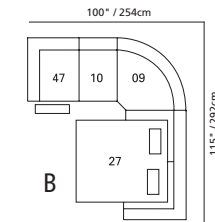

30" / 76cm wide  
46 right arm facing recliner  
66 right arm facing power recliner

23" / 58cm wide  
30 armless recliner  
60 armless power recliner

23" / 58cm wide  
10 armless chair

68" / 173cm wide  
26 left arm facing  
54" sofa bed

68" / 173cm wide  
27 right arm facing  
54" sofa bed

47" / 119cm wide  
09 corner seat

82 straight console  
13" x 36" x 36"  
33cm x 91cm x 91cm  
• storage under armpad  
• 2 cup holders

80 home theater wedge  
17" x 36" x 36"  
43cm x 91cm x 91cm  
• storage under armpad  
• 2 cup holders

81 45° wedge  
36" x 36" x 36"  
91cm x 91cm x 91cm  
• storage under armpad  
• 2 cup holders

04 home theater ottoman  
44" x 28" x 19"  
112cm x 72cm x 48cm  
• storage drawer

## MOST POPULAR CONFIGURATIONS

NOTE: ALWAYS ASSEMBLE CONFIGURATIONS FROM RIGHT HAND FACING TO LEFT HAND FACING COMPONENTS

**PALLISER**  
palliser.com

Sizes may vary + or - 1"/2.5 cm

Width x Depth x Height