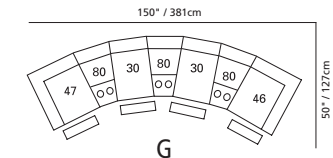

## Design • It • Yourself

81" / 206cm wide  
51 sofa recliner  
61 sofa power recliner  
inside arm to inside arm  
= 67" / 170cm

57" / 145cm wide  
53 loveseat recliner  
63 loveseat power recliner  
inside arm to inside arm  
= 46" / 117cm

68" / 173cm wide  
27 right arm facing  
54" sofa bed

47" / 119cm wide  
09 corner seat

82 straight console  
13" x 36" x 36"  
33cm x 91cm x 91cm  
• storage under armpad  
• 2 cup holders

80 home theater wedge  
17" x 36" x 36"  
43cm x 91cm x 91cm  
• storage under armpad  
• 2 cup holders

81 45° wedge  
36" x 36" x 36"  
91cm x 91cm x 91cm  
• storage under armpad  
• 2 cup holders

04 home theater ottoman  
44" x 28" x 19"  
112cm x 72cm x 48cm  
• storage drawer

## MOST POPULAR CONFIGURATIONS

NOTE: ALWAYS ASSEMBLE CONFIGURATIONS FROM RIGHT HAND FACING TO LEFT HAND FACING COMPONENTS

**PALLISER**  
palliser.com

Sizes may vary + or - 1"/2.5 cm

Width x Depth x Height