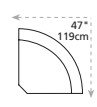

47" / 119cm wide
09 corner seat

82 straight console
13" x 36" x 36"
33cm x 91cm x 91cm
• storage under armpad
• 2 cup holders

80 home theater wedge
17" x 36" x 36"
43cm x 91cm x 91cm
• storage under armpad
• 2 cup holders

81 45° wedge
36" x 36" x 36"
91cm x 91cm x 91cm
• storage under armpad
• 2 cup holders