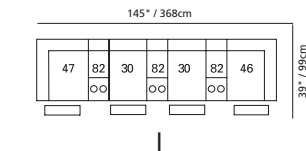

34" / 86cm wide  
31 power recliner  
32 rocker recliner  
33 swivel rocker recliner  
35 wall hugger recliner  
inside arm to inside arm  
= 22" / 56cm

30" / 76cm wide  
47 left arm facing recliner  
67 left arm facing power recliner

68" / 173cm wide  
27 right arm facing  
54" sofa bed

47" / 119cm wide  
09 corner seat

82 straight console  
13" x 36" x 36"  
33cm x 91cm x 91cm  
• storage under armpad  
• 2 cup holders

80 home theater wedge  
17" x 36" x 36"  
43cm x 91cm x 91cm  
• storage under armpad  
• 2 cup holders

81 45° wedge  
36" x 36" x 36"  
91cm x 91cm x 91cm  
• storage under armpad  
• 2 cup holders

04 home theater ottoman  
44" x 28" x 19"  
112cm x 72cm x 48cm  
• storage drawer

## MOST POPULAR CONFIGURATIONS

NOTE: ALWAYS ASSEMBLE CONFIGURATIONS FROM RIGHT HAND FACING TO LEFT HAND FACING COMPONENTS

**PALLISER**  
palliser.com

Sizes may vary + or - 1"/2.5 cm

Width x Depth x Height