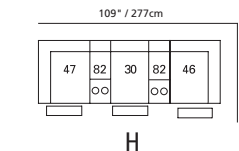

30" / 76cm wide  
46 right arm facing recliner  
66 right arm facing power recliner

23" / 58cm wide  
30 armless recliner  
60 armless power recliner

23" / 58cm wide  
10 armless chair

68" / 173cm wide  
26 left arm facing  
54" sofa bed

68" / 173cm wide  
27 right arm facing  
54" sofa bed

47" / 119cm wide  
09 corner seat

82 straight console  
13" x 36" x 36"  
33cm x 91cm x 91cm  
• storage under armpad  
• 2 cup holders

80 home theater wedge  
17" x 36" x 36"  
43cm x 91cm x 91cm  
• storage under armpad  
• 2 cup holders

81 45° wedge  
36" x 36" x 36"  
91cm x 91cm x 91cm  
• storage under armpad  
• 2 cup holders

04 home theater ottoman  
44" x 28" x 19"  
112cm x 72cm x 48cm  
• storage drawer

## MOST POPULAR CONFIGURATIONS

NOTE: ALWAYS ASSEMBLE CONFIGURATIONS FROM RIGHT HAND FACING TO LEFT HAND FACING COMPONENTS

**PALLISER**  
palliser.com

Sizes may vary + or - 1"/2.5 cm

Width x Depth x Height