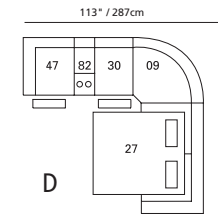

30" / 76cm wide  
46 right arm facing recliner  
66 right arm facing power recliner

23" / 58cm wide  
30 armless recliner  
60 armless power recliner

23" / 58cm wide  
10 armless chair

68" / 173cm wide  
26 left arm facing  
54" sofa bed

68" / 173cm wide  
27 right arm facing  
54" sofa bed

47" / 119cm wide  
09 corner seat

82 straight console  
13" x 36" x 36"  
33cm x 91cm x 91cm  
• storage under armpad  
• 2 cup holders

80 home theater wedge  
17" x 36" x 36"  
43cm x 91cm x 91cm  
• storage under armpad  
• 2 cup holders

81 45° wedge  
36" x 36" x 36"  
91cm x 91cm x 91cm  
• storage under armpad  
• 2 cup holders

04 home theater ottoman  
44" x 28" x 19"  
112cm x 72cm x 48cm  
• storage drawer

## MOST POPULAR CONFIGURATIONS

NOTE: ALWAYS ASSEMBLE CONFIGURATIONS FROM RIGHT HAND FACING TO LEFT HAND FACING COMPONENTS

**PALLISER**  
palliser.com

Sizes may vary + or - 1"/2.5 cm

Width x Depth x Height