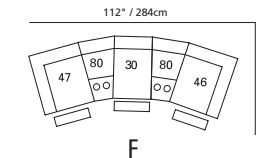

30" / 76cm wide  
46 right arm facing recliner  
66 right arm facing power recliner

23" / 58cm wide  
30 armless recliner  
60 armless power recliner

23" / 58cm wide  
10 armless chair

68" / 173cm wide  
26 left arm facing  
54" sofa bed

68" / 173cm wide  
27 right arm facing  
54" sofa bed

47" / 119cm wide  
09 corner seat

82 straight console  
13" x 36" x 36"  
33cm x 91cm x 91cm  
• storage under armpad  
• 2 cup holders

80 home theater wedge  
17" x 36" x 36"  
43cm x 91cm x 91cm  
• storage under armpad  
• 2 cup holders

81 45° wedge  
36" x 36" x 36"  
91cm x 91cm x 91cm  
• storage under armpad  
• 2 cup holders

04 home theater ottoman  
44" x 28" x 19"  
112cm x 72cm x 48cm  
• storage drawer

## MOST POPULAR CONFIGURATIONS

NOTE: ALWAYS ASSEMBLE CONFIGURATIONS FROM RIGHT HAND FACING TO LEFT HAND FACING COMPONENTS

**PALLISER**  
palliser.com

Sizes may vary + or - 1"/2.5 cm

Width x Depth x Height