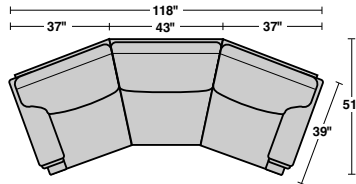

- ▲ Standard
- Optional

	Height	Seat Width	Overall Width	Seat Depth	Overall Depth	Open Depth	Arm Height	Seat Height	Mattress Size	Pillow Style (Qty)
3851-323 Conversation Sofa	36	82	118	21	51		26	20		
3851-31 Sofa	36	66	89	21	38		26	20		
3851-20 Love Seat	36	41	64	21	38		26	20		
3851-223 Convers Love Seat	36	51	83	20	46		26	20		
3851-10 Chair	36	22	45	21	38		26	20		
3851-08 Ottoman	19		35		24					

Dimensions are subject to variance. Options are subject to change without notice.

Rev. 9/07

As pictured: 3851-323: pictured body leather no longer available; wood finish V

Also available in fabric, see 7851 group

Also available without nailhead trim, see 3852 group

3851-20 Love Seat

Overall dimensions of 223 conversation love seat

Overall dimensions of 323 conversation sofa

Delivery Alert

Customers should measure carefully before ordering to ensure this sofa will fit into their home.