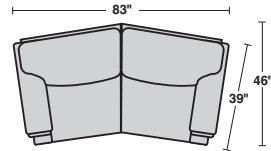

- ▲ Standard
- Optional

	Height	Seat Width	Overall Width	Seat Depth	Overall Depth	Open Depth	Arm Height	Seat Height	Mattress Size	Pillow Style (Qty)
3851-323 Conversation Sofa	36	82	118	21	51		26	20		
3851-31 Sofa	36	66	89	21	38		26	20		
3851-20 Love Seat	36	41	64	21	38		26	20		
3851-223 Convers Love Seat	36	51	83	20	46		26	20		
3851-10 Chair	36	22	45	21	38		26	20		
3851-08 Ottoman	19		35		24					

Dimensions are subject to variance. Options are subject to change without notice.

Rev. 9/07

As pictured: 3851-323: pictured body leather no longer available; wood finish V

Also available in fabric, see 7851 group

Also available without nailhead trim, see 3852 group

3851-20 Love Seat

Overall dimensions of 223 conversation love seat

Overall dimensions of 323 conversation sofa

Delivery Alert

Customers should measure carefully before ordering to ensure this sofa will fit into their home.