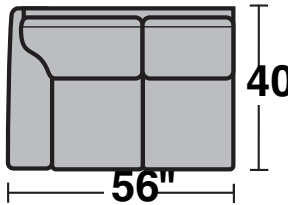

3270 Group Components & Configurations – *Leather* Harrison

Components

3270-27
Left Love Seat