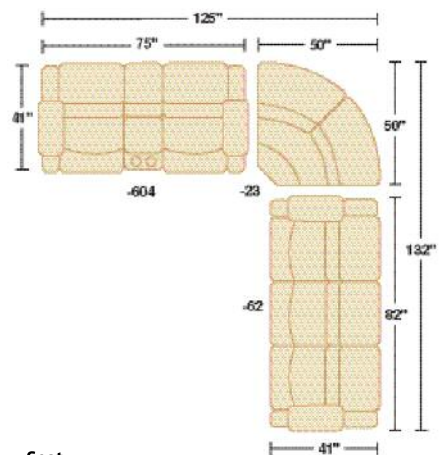

# LATTITUDES

collection by Flexsteel®

1506 Reclining Sofa

1506 Reclining Love Seat

1506 Gliding Recliner

	Height	Seat Width	Overall Width	Seat Depth	Overall Depth	Arm Height	Seat Height	Seat Cushions
<b>1506-62 Reclining Sofa</b>	38"	64"	82"	22"	41"	27"	21"	3
<b>1506-60 Reclining Love Seat</b>	38"	40"	60"	22"	41"	27"	21"	2
<b>1506-604 Dual Gliding Reclining Love Seat with Console</b>	38"	21"	75"	22"	41"	27"	21"	2
<b>1506-54 Gliding Recliner</b>	38"	18"	39"	22"	41"	27"	21"	1
<b>1506-23 Floating Wedge</b>	38"		70"	22"	44"	26"	21"	1

**Note:** Sectional components are available. Refer to 1206 for a photo.

	1506-62	1506-60	1506-604	1506-54	1506-23
<b>Cushions</b>					
High Density Cushion (HC)	●	●	●	●	●
<b>Seat Construction</b>					
Dualflex® Spring System	●	●	●	●	●
Woven Webbing	●	●	●	●	●
Attached Seat Cushion	●	●	●	●	●
Loose Seat Cushion					
<b>Back Construction</b>					
Attached Back Cushion	●	●	●	●	●
Semi Attached Back Cushion					
Loose Pillow Back Cushion					